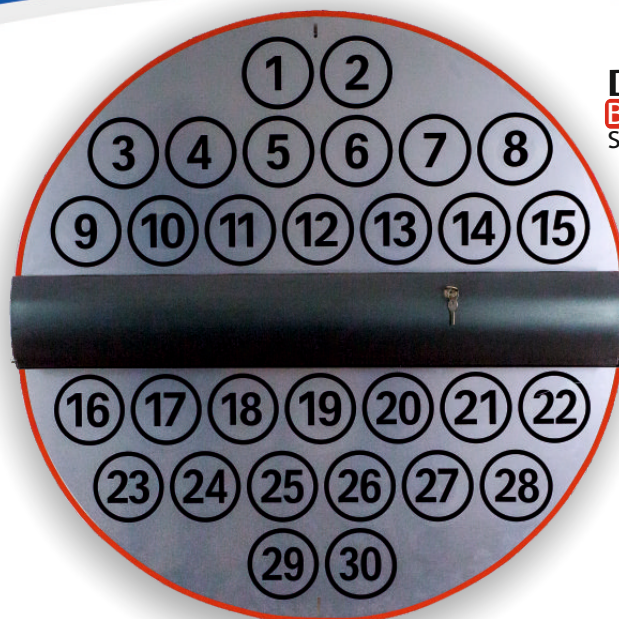

- 🔗 [Pannello Dayblock circolare con 30 blocks](#)
- 🔗 [Pannello Dayblock Mini semicircolare con 15 blocks](#)

DAY BLOCK SERVICE

Day Block Service allows the immediate detection, even in a big place, of works and checks of the cars and improve communication to operators (operations on the engine, on the electrical system or body of the car), as well as the possibility to manage, by the use of different colors, interventions based on their priorities. Composed by a plate with a compartment for the storing cars keys and a set of multicolored magnetic blocks with suction cup adapt to all types of surfaces: metal, aluminum, glass and composite materials. The panel is available in 2 sizes:

- 🔗 [Circular panel Dayblock with 30 blocks](#)
- 🔗 [Semicircular panel Dayblock Mini with 15 blocks](#)

PANNELLO DAYBLOCK SERVICE DAYBLOCK SERVICE PANEL

DAY
BLOCK
SERVICE
MINI

DAY
BLOCK
SERVICE

PANNELLO DAY BLOCK SERVICE MINI

MATERIALE: METALLO - GRIGIO RAL 7038

COD. ARTICOLO	BLOCK MODELLO MAGNETICO CON VENTOSA
10PDB7038115V	Pannello Day Block MINI + 15 blocks dal n° 1 al n° 15

PANNELLO DAY BLOCK SERVICE

MATERIALE: METALLO - GRIGIO RAL 7038